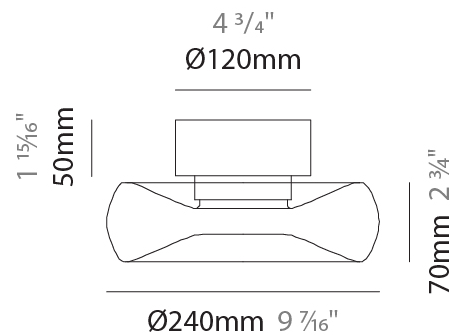

PROJECT _____
TYPE _____
SPECIFIER _____
QUANTITY _____
DATE _____

FOLD SURFACE

D142000-

base number   Color   Finish   Finish
Temperature   Options   Options

1. To build a product code in our configurator select the specify button on the base model # product page
2. To build a manual product code on this datasheet choose from the options listed below in blue font and add the suffix to the base model #

GENERAL

Series: Fold
Brand: Cangini & Tucci
Division: Design
Mounting Type: Surface
Mounting Location: Ceiling
Subcategory: Ambient

PHYSICAL

Shape: Abstract
Diameter (mm): 240
Diameter (in): 9 7/16
Height (mm): 120
Height (in): 4 3/4
Light Distribution: Omnidirectional
Weight (kg): 1.135
Weight (lbs): 2.50
Fixture Finish: [AMB](#) / [GRN](#) / [PNK](#) / [RUB](#) / [SKB](#) / [SMK](#) / [TOB](#) / [TRA](#)
Holder Finish: CHR / BLK
Fixture Material: Glass / Metal
Cable Details: 1500mm Transparent Cable
Upon Request: Black Fabric Cable

ELECTRICAL

Lamp Type: LED
Input Wattage (W): 14
Total Output Wattage (W): 11.7
Dimming: Phase Dimming (120Vac Only)
Driver Included: Yes
Driver Location: Integrated
Driver Type: Constant Current - 120Vac
Driver Class: Class 2
Input Voltage (V): 120 - 277
Constant Current (MA): 350
Upon Request: 0-10Vdc dimming / Non-dimming 120-277Vac

LED

Color Temperature (°K): [2700](#) / [3000](#)
Nominal Lumen (lm): 1615
CRI: >95 CRI

OPTICAL

RATINGS AND CERTIFICATIONS

Certified By: Certified for North American Standards
IP rating: IP20